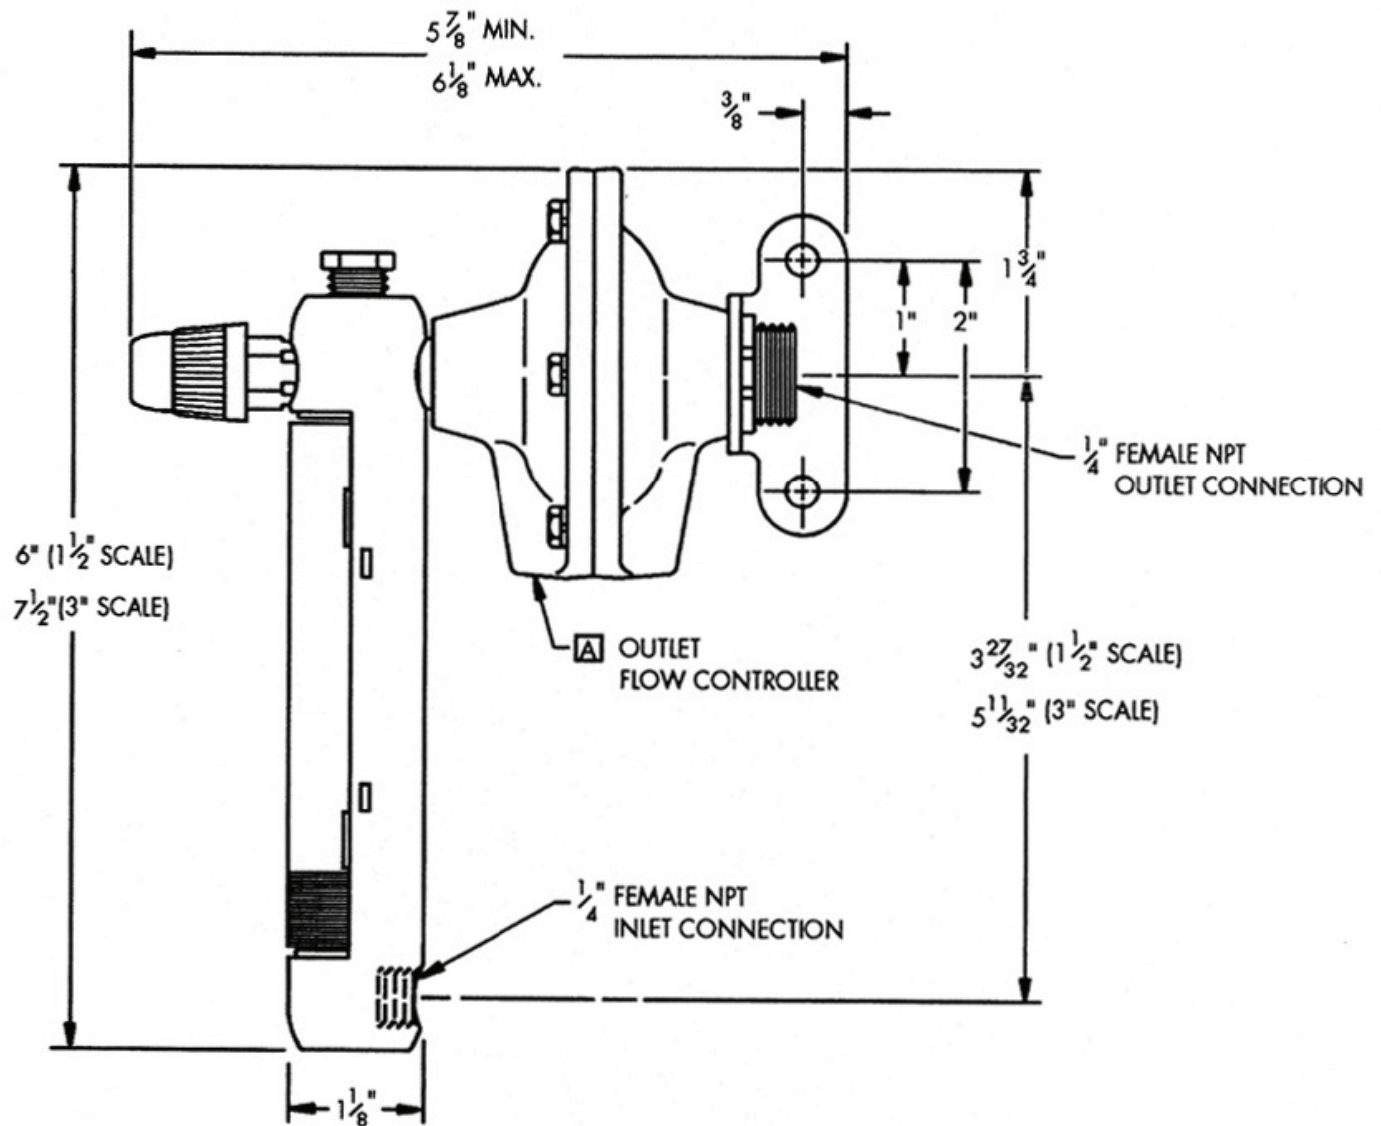

**Glass Tube Purge Meter
With Outlet Flow Controller**

UGSI CHEMICAL FEED

A cleanwater1 Company

NOTE: ACCESSORY ITEM FURNISHED ONLY IF SPECIFICALLY LISTED IN QUOTATION AND AS CHECKED ON THIS DRAWING.

UGSI Chemical Feed, Inc.
a Cleanwater1 company